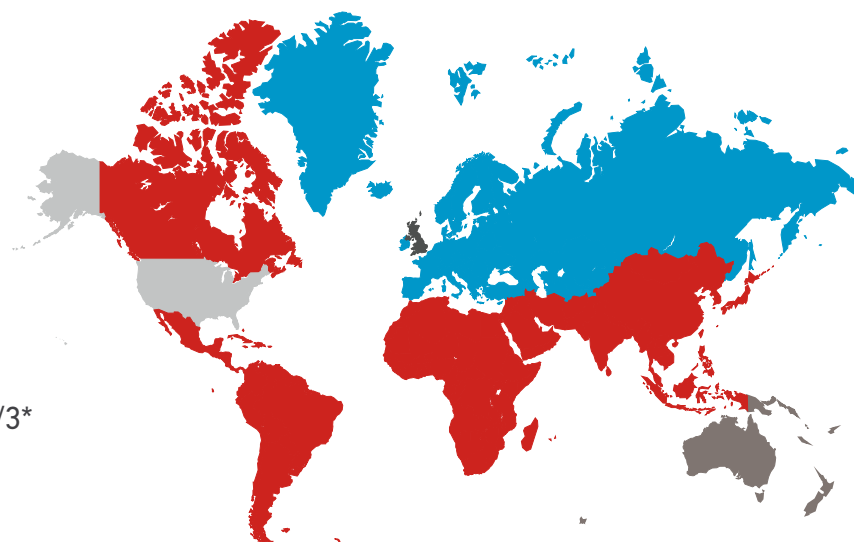

International size and weight guide

Letters not exceeding: Length: 24cm Width: 16.5cm
Thickness up to and including: 0.5cm Weight up to 100g

Large Letters not exceeding: Length: 35.3cm Width: 25cm
Thickness up to and including: 2.5cm Weight limit: 750g

Small Parcels not exceeding: Height + Width + Depth no greater than 90cm
with no single side longer than 60cm Weight up to 2kg

Medium Parcels[†] not exceeding: Length: 61cm Width: 46cm Depth: 46cm
Weight up to 20kg

Tubes/rolls not exceeding: Length: 90cm Length + 2 x diameter
should not be more than 104cm Weight up to 2kg

For more information about how to present your mail, please visit royalmail.com/size

[†]The medium parcel format is only available for **International Tracked & Signed Heavier** up to 20kg.

Pricing zones

Sending goods, samples or gifts to the EU* or worldwide? You must complete and apply a customs declaration form to your item and provide associated electronic customs data. Check at royalmail.com/customs

Key

- UK
- Europe Zone 1/2/3*
- World Zone 1
- World Zone 2
- World Zone 3

Please note: Singapore is in World Zone 2. USA is in World Zone 3.

*Excludes items sent from Northern Ireland to the EU. When posting from Northern Ireland to EU electronic customs data only is required.

For a full list of country destinations by zone, please go to royalmail.com/world-zones